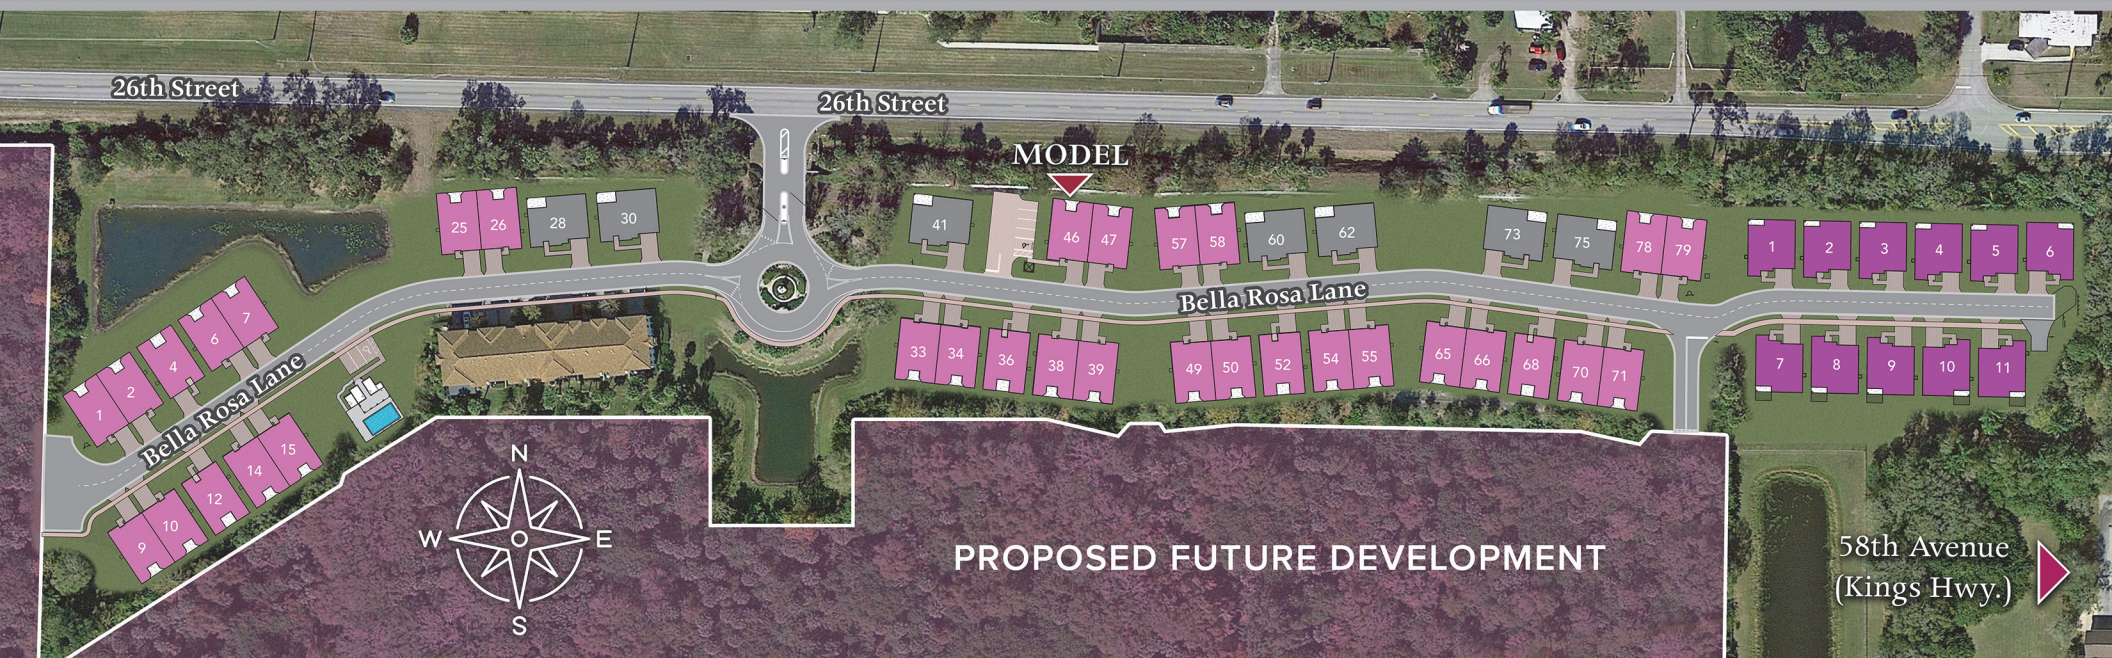

# BELLA ROSA

VERO BEACH

# GHO HOMES

A GREEN BRICK PARTNER

-  Durham Rose
-  Rosa
-  Brooke

 All dimensions, features, specifications and square footages are approximate and subject to change without notice. Maps, plans, landscaping and elevation renderings are artist's conceptions, are not to scale, and may not accurately depict the homes or lots as they are built.